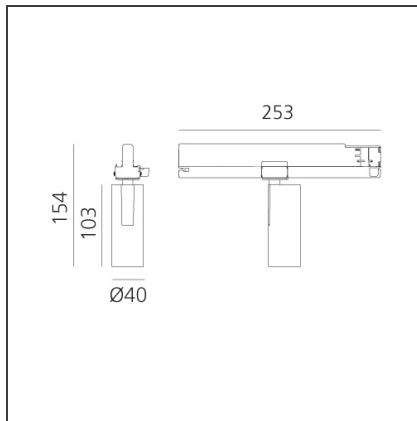

Vector Track 40 10W 13° 3000K DALI Brushed bronze

IP20 Dimmbar: +  -

DESIGN

Carlotta de Bevilacqua

BESCHREIBUNG

Three sizes with three different beam angles each (spot, flood, wide flood) obtained by means of refractive or hybrid optical units. Vector 55 track DALI zoom optic (22°-32°). Junction arm integrated in the spotlight's body to keep the barycentre aligned with the track and prevent any imbalance in possible suspension versions of the track. The junction allows 360° rotation and 90° tilting for maximum emission adjustment freedom. Vector 95 available only in track version. Version with compact 4-conductor (3p+n) adapter with hidden LED driver and not-dimmable phase selector.

TECHNISCHE ZEICHNUNGEN

FUNKTIONEN

Artikelnummer:	AN00620	Serie:	Indoor
Farbe:	Brushed bronze		
Installation:	Projector, Stromschiene		
Anwendungsbereich:	Innenbeleuchtung		

DIMENSION

Höhe:	cm 15.4
Länge Fuß:	cm 25.3
Neigung:	-90+90
Drehung:	cm 360