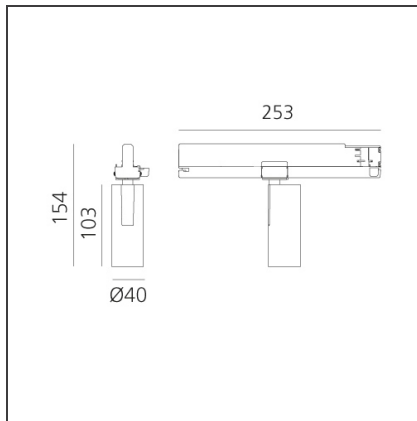

## Vector Track 40 10W 13° 3000K DALI Brushed copper

IP20  Dimmbar: +  -

### TECHNISCHE ZEICHNUNGEN

### BESCHREIBUNG

Three sizes with three different beam angles each (spot, flood, wide flood) obtained by means of refractive or hybrid optical units. Vector 55 track DALI zoom optic (22°-32°). Junction arm integrated in the spotlight's body to keep the barycentre aligned with the track and prevent any imbalance in possible suspension versions of the track. The junction allows 360° rotation and 90° tilting for maximum emission adjustment freedom. Vector 95 available only in track version. Version with compact 4-conductor (3p+n) adapter with hidden LED driver and not-dimmable phase selector.

### DIMENSION

<b>Höhe:</b>	cm 15.4
<b>Länge Fuß:</b>	cm 25.3
<b>Neigung:</b>	-90+90
<b>Drehung:</b>	cm 360