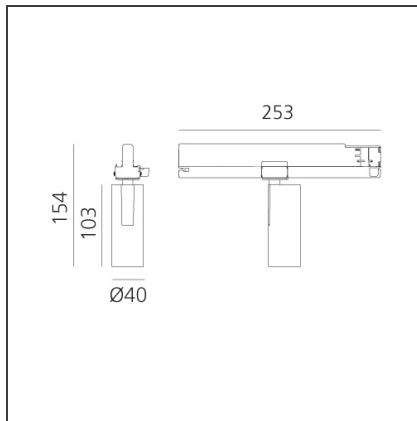

Vector Track 40 10W 13° 3000K DALI Brushed silver

IP20 Dimmbar: +  -

DESIGN

Carlotta de Bevilacqua

BESCHREIBUNG

Three sizes with three different beam angles each (spot, flood, wide flood) obtained by means of refractive or hybrid optical units. Vector 55 track DALI zoom optic (22°-32°). Junction arm integrated in the spotlight's body to keep the barycentre aligned with the track and prevent any imbalance in possible suspension versions of the track. The junction allows 360° rotation and 90° tilting for maximum emission adjustment freedom. Vector 95 available only in track version. Version with compact 4-conductor (3p+n) adapter with hidden LED driver and not-dimmable phase selector.

TECHNISCHE ZEICHNUNGEN

FUNKTIONEN

Artikelnummer:	AN00615	Serie:	Indoor
Farbe:	Brushed silver		
Installation:	Projector, Stromschiene		
Anwendungsbereich:	Innenbeleuchtung		

DIMENSION

Höhe:	cm 15.4
Länge Fuß:	cm 25.3
Neigung:	-90+90
Drehung:	cm 360