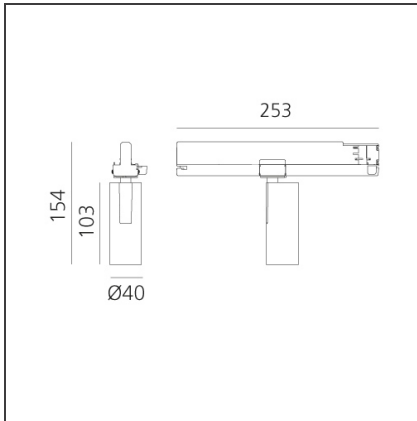

Vector Track 40 10W 13° 3000K DALI White

IP20 Dimmbar: +  -

DESIGN

Carlotta de Bevilacqua

BESCHREIBUNG

Three sizes with three different beam angles each (spot, flood, wide flood) obtained by means of refractive or hybrid optical units. Vector 55 track DALI zoom optic (22°-32°). Junction arm integrated in the spotlight's body to keep the barycentre aligned with the track and prevent any imbalance in possible suspension versions of the track. The junction allows 360° rotation and 90° tilting for maximum emission adjustment freedom. Vector 95 available only in track version. Version with compact 4-conductor (3p+n) adapter with hidden LED driver and not-dimmable phase selector.

TECHNISCHE ZEICHNUNGEN

FUNKTIONEN

Artikelnummer:	AN00601	Serie:	Indoor
Farbe:	White		
Installation:	Projector, Stromschiene		
Anwendungsbereich:	Innenbeleuchtung		

DIMENSION

Höhe:	cm 15.4
Länge Fuß:	cm 25.3
Neigung:	-90+90
Drehung:	cm 360