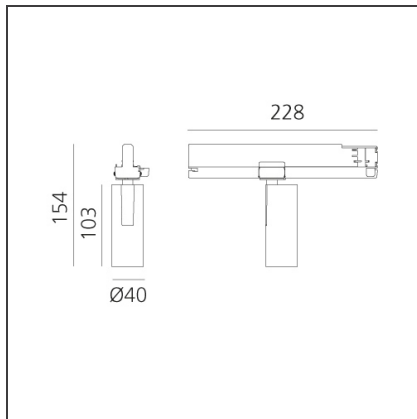

Vector Track 40 10W 13° 3000K Undimmable Black

IP20 

DESIGN

Carlotta de Bevilacqua

BESCHREIBUNG

Three sizes with three different beam angles each (spot, flood, wide flood) obtained by means of refractive or hybrid optical units. Vector 55 track DALI zoom optic (22°-32°). Junction arm integrated in the spotlight's body to keep the barycentre aligned with the track and prevent any imbalance in possible suspension versions of the track. The junction allows 360° rotation and 90° tilting for maximum emission adjustment freedom. Vector 95 available only in track version. Version with compact 4-conductor (3p+n) adapter with hidden LED driver and not-dimmable phase selector.

TECHNISCHE ZEICHNUNGEN

FUNKTIONEN

Artikelnummer:	AN00104	Serie:	Indoor
Farbe:	Black		
Installation:	Projector, Stromschiene		
Anwendungsbereich:	Innenbeleuchtung		

DIMENSION

Höhe:	cm 15.4
Länge Fuß:	cm 22.8
Neigung:	-90+90
Drehung:	cm 360