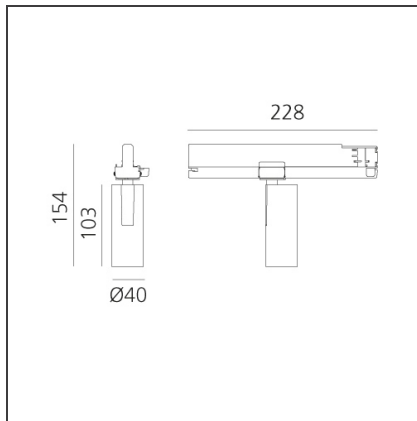

Vector Track 40 10W 13° 3000K Undimmable White

 IP20 

DESIGN

Carlotta de Bevilacqua

BESCHREIBUNG

Three sizes with three different beam angles each (spot, flood, wide flood) obtained by means of refractive or hybrid optical units. Vector 55 track DALI zoom optic (22°-32°). Junction arm integrated in the spotlight's body to keep the barycentre aligned with the track and prevent any imbalance in possible suspension versions of the track. The junction allows 360° rotation and 90° tilting for maximum emission adjustment freedom. Vector 95 available only in track version. Version with compact 4-conductor (3p+n) adapter with hidden LED driver and not-dimmable phase selector.

TECHNISCHE ZEICHNUNGEN

FUNKTIONEN

Artikelnummer:	AN00101	Serie:	Indoor
Farbe:	White		
Installation:	Projector, Stromschiene		
Anwendungsbereich:	Innenbeleuchtung		

DIMENSION

Höhe:	cm 15.4
Länge Fuß:	cm 22.8
Neigung:	-90+90
Drehung:	cm 360