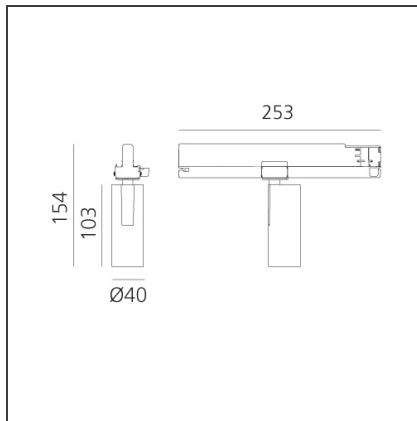

TECHNISCHE ZEICHNUNGEN

FUNKTIONEN

Artikelnummer:	AN05604	Serie:	Indoor
Farbe:	Black		
Installation:	Projector, Stromschiene		
Anwendungsbereich:	Innenbeleuchtung		

DIMENSION

Höhe:	cm 15.4
Länge Fuß:	cm 25.3
Neigung:	-90+90
Drehung:	cm 360

INKLUSIVE LEUCHTMITTEL

Kategorie:	LED	Farbtemperatur(K):	4000K
Anzahl:	1	Color Tolerance:	MacAdam 3SDCM
Watt:	10W	Service Life:	L70 (6K) 50000h
Typ:	0		
Class:	A		

LUMINAIRE

Watt:	10W	Lichtstrom (lm):	540lm
		CCT:	4000K
		Efficiency:	81%
		Efficacy:	54.09lm/W
		CRI:	90
		Dimmable Typology:	Dali

Anmerkungen

220/240Vac 50/60Hz Electronic ballast included.