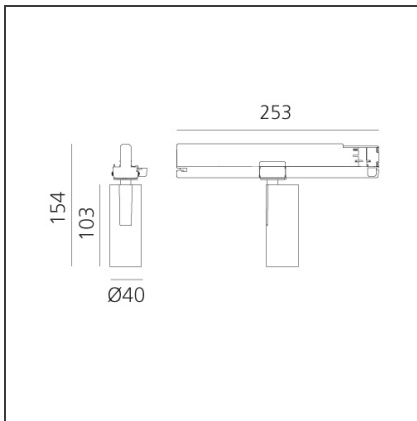

Vector Track 40 10W 13° 4000K DALI Brushed Silver

 IP20 Dimmbar: + -

DESIGN

Carlotta de Bevilacqua

BESCHREIBUNG

Three sizes with three different beam angles each (spot, flood, wide flood) obtained by means of refractive or hybrid optical units. Vector 55 track DALI zoom optic (22°-32°). Junction arm integrated in the spotlight's body to keep the barycentre aligned with the track and prevent any imbalance in possible suspension versions of the track. The junction allows 360° rotation and 90° tilting for maximum emission adjustment freedom. Vector 95 available only in track version. Version with compact 4-conductor (3p+n) adapter with hidden LED driver and not-dimmable phase selector.

TECHNISCHE ZEICHNUNGEN

FUNKTIONEN

Artikelnummer:	AN05615	Serie:	Indoor
Farbe:	Brushed Silver		
Installation:	Projector, Stromschiene		
Anwendungsbereich:	Innenbeleuchtung		

DIMENSION

Höhe:	cm 15.4
Länge Fuß:	cm 25.3
Neigung:	-90+90
Drehung:	cm 360