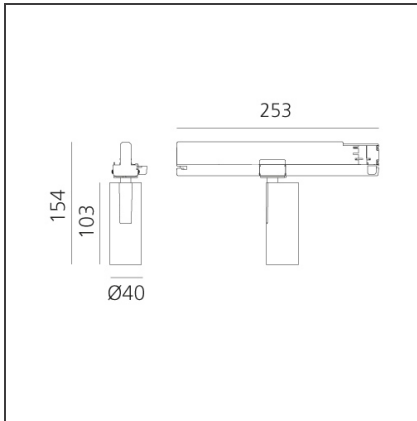

## Vector Track 40 10W 13° 4000K DALI White

IP20  Dimmbar: +  -

### TECHNISCHE ZEICHNUNGEN

### BESCHREIBUNG

Three sizes with three different beam angles each (spot, flood, wide flood) obtained by means of refractive or hybrid optical units. Vector 55 track DALI zoom optic (22°-32°). Junction arm integrated in the spotlight's body to keep the barycentre aligned with the track and prevent any imbalance in possible suspension versions of the track. The junction allows 360° rotation and 90° tilting for maximum emission adjustment freedom. Vector 95 available only in track version. Version with compact 4-conductor (3p+n) adapter with hidden LED driver and not-dimmable phase selector.

### DIMENSION

<b>Höhe:</b>	cm 15.4
<b>Länge Fuß:</b>	cm 25.3
<b>Neigung:</b>	-90+90
<b>Drehung:</b>	cm 360