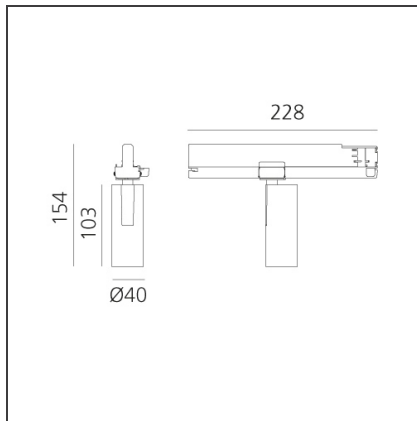

Vector Track 40 10W 13° 4000K Undimmable Black

IP20 

DESIGN

Carlotta de Bevilacqua

BESCHREIBUNG

Three sizes with three different beam angles each (spot, flood, wide flood) obtained by means of refractive or hybrid optical units. Vector 55 track DALI zoom optic (22°-32°). Junction arm integrated in the spotlight's body to keep the barycentre aligned with the track and prevent any imbalance in possible suspension versions of the track. The junction allows 360° rotation and 90° tilting for maximum emission adjustment freedom. Vector 95 available only in track version. Version with compact 4-conductor (3p+n) adapter with hidden LED driver and not-dimmable phase selector.

TECHNISCHE ZEICHNUNGEN

FUNKTIONEN

Artikelnummer:	AN05104	Serie:	Indoor
Farbe:	Black		
Installation:	Projector, Stromschiene		
Anwendungsbereich:	Innenbeleuchtung		

DIMENSION

Höhe:	cm 15.4
Länge Fuß:	cm 22.8
Neigung:	-90+90
Drehung:	cm 360