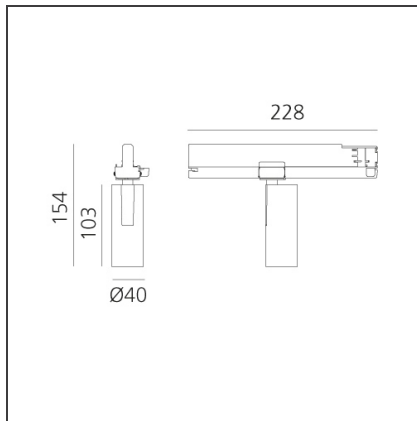

Vector Track 40 10W 13° 4000K Undimmable Brushed Silver

IP20 

DESIGN

Carlotta de Bevilacqua

BESCHREIBUNG

Three sizes with three different beam angles each (spot, flood, wide flood) obtained by means of refractive or hybrid optical units. Vector 55 track DALI zoom optic (22°-32°). Junction arm integrated in the spotlight's body to keep the barycentre aligned with the track and prevent any imbalance in possible suspension versions of the track. The junction allows 360° rotation and 90° tilting for maximum emission adjustment freedom. Vector 95 available only in track version. Version with compact 4-conductor (3p+n) adapter with hidden LED driver and not-dimmable phase selector.

TECHNISCHE ZEICHNUNGEN

FUNKTIONEN

Artikelnummer:	AN05115	Serie:	Indoor
Farbe:	Brushed Silver		
Installation:	Projector, Stromschiene		
Anwendungsbereich:	Innenbeleuchtung		

DIMENSION

Höhe:	cm 15.4
Länge Fuß:	cm 22.8
Neigung:	-90+90
Drehung:	cm 360