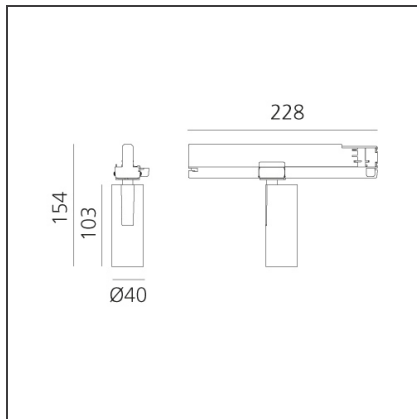

TECHNISCHE ZEICHNUNGEN

FUNKTIONEN

Artikelnummer:	AN01220	Serie:	Indoor
Farbe:	Brushed bronze		
Installation:	Projector, Stromschiene		
Anwendungsbereich:	Innenbeleuchtung		

DIMENSION

Höhe:	cm 15.4
Länge Fuß:	cm 22.8
Neigung:	-90+90
Drehung:	cm 360

INKLUSIVE LEUCHTMITTEL

Kategorie:	LED	Farbtemperatur(K):	2700K
Anzahl:	1		
Watt:	10W		
Typ:	0		

LUMINAIRE

Watt:	10W	Lichtstrom (lm):	543lm
		CCT:	2700K
		Efficiency:	69%
		Efficacy:	54.25lm/W
		CRI:	90

Anmerkungen

220/240Vac 50/60Hz Electronic ballast included.