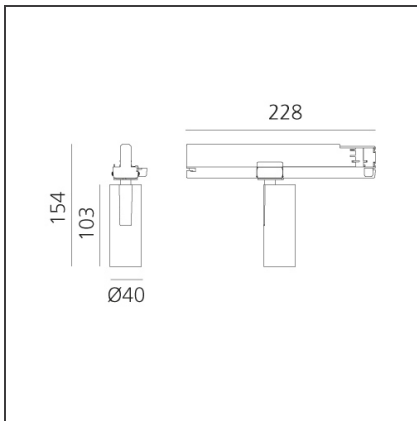

Vector Track 40 10W 20° 2700K Undimmable Brushed silver

 IP20 

DESIGN

Carlotta de Bevilacqua

BESCHREIBUNG

Three sizes with three different beam angles each (spot, flood, wide flood) obtained by means of refractive or hybrid optical units. Vector 55 track DALI zoom optic (22°-32°). Junction arm integrated in the spotlight's body to keep the barycentre aligned with the track and prevent any imbalance in possible suspension versions of the track. The junction allows 360° rotation and 90° tilting for maximum emission adjustment freedom. Vector 95 available only in track version. Version with compact 4-conductor (3p+n) adapter with hidden LED driver and not-dimmable phase selector.

TECHNISCHE ZEICHNUNGEN

FUNKTIONEN

Artikelnummer:	AN01215	Serie:	Indoor
Farbe:	Brushed Silver		
Installation:	Projector, Stromschiene		
Anwendungsbereich:	Innenbeleuchtung		

DIMENSION

Höhe:	cm 15.4
Länge Fuß:	cm 22.8
Neigung:	-90+90
Drehung:	cm 360