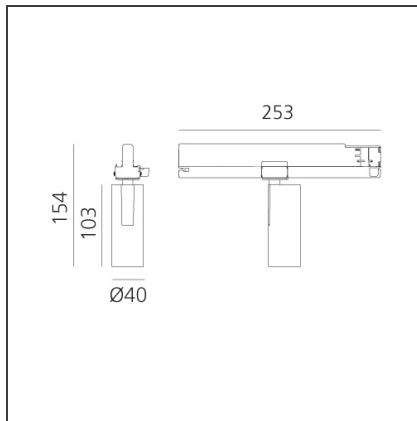

Vector Track 40 10W 20° 3000K DALI Black

IP20 Dimmbar: +  -

DESIGN

Carlotta de Bevilacqua

BESCHREIBUNG

Three sizes with three different beam angles each (spot, flood, wide flood) obtained by means of refractive or hybrid optical units. Vector 55 track DALI zoom optic (22°-32°). Junction arm integrated in the spotlight's body to keep the barycentre aligned with the track and prevent any imbalance in possible suspension versions of the track. The junction allows 360° rotation and 90° tilting for maximum emission adjustment freedom. Vector 95 available only in track version. Version with compact 4-conductor (3p+n) adapter with hidden LED driver and not-dimmable phase selector.

TECHNISCHE ZEICHNUNGEN

FUNKTIONEN

Artikelnummer:	AN00704	Serie:	Indoor
Farbe:	Black		
Installation:	Projector, Stromschiene		
Anwendungsbereich:	Innenbeleuchtung		

DIMENSION

Höhe:	cm 15.4
Länge Fuß:	cm 25.3
Neigung:	-90+90
Drehung:	cm 360