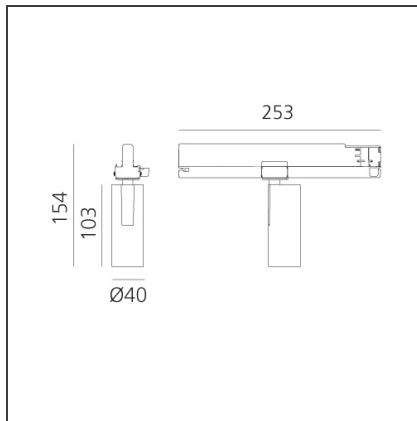

TECHNISCHE ZEICHNUNGEN

FUNKTIONEN

Artikelnummer:	AN00720	Serie:	Indoor
Farbe:	Brushed bronze		
Installation:	Projector, Stromschiene		
Anwendungsbereich:	Innenbeleuchtung		

DIMENSION

Höhe:	cm 15.4
Länge Fuß:	cm 25.3
Neigung:	-90+90
Drehung:	cm 360

INKLUSIVE LEUCHTMITTEL

Kategorie:	LED	Farbtemperatur(K):	3000K
Anzahl:	1	Color Tolerance:	MacAdam 3SDCM
Watt:	10W	Service Life:	L70 (6K) 50000h
Typ:	0		
Class:	A		

LUMINAIRE

Watt:	10W	Lichtstrom (lm):	584lm
		CCT:	3000K
		Efficiency:	69%
		Efficacy:	58.43lm/W
		CRI:	90
		Dimmable Typology:	Dali

Anmerkungen

220/240Vac 50/60Hz Electronic ballast included.