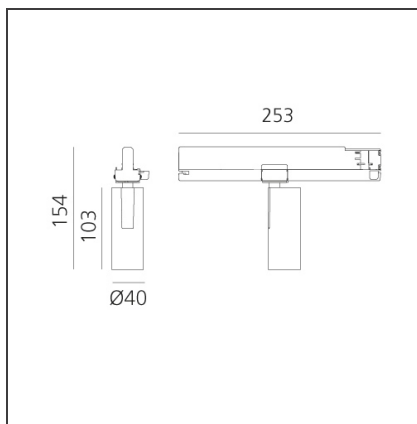

Vector Track 40 10W 20° 3000K DALI Brushed silver

IP20 Dimmbar: +  -

TECHNISCHE ZEICHNUNGEN

DESIGN

Carlotta de Bevilacqua

BESCHREIBUNG

Three sizes with three different beam angles each (spot, flood, wide flood) obtained by means of refractive or hybrid optical units. Vector 55 track DALI zoom optic (22°-32°). Junction arm integrated in the spotlight's body to keep the barycentre aligned with the track and prevent any imbalance in possible suspension versions of the track. The junction allows 360° rotation and 90° tilting for maximum emission adjustment freedom. Vector 95 available only in track version. Version with compact 4-conductor (3p+n) adapter with hidden LED driver and not-dimmable phase selector.

FUNKTIONEN

Artikelnummer:	AN00715	Serie:	Indoor
Farbe:	Brushed silver		
Installation:	Projector, Stromschiene		
Anwendungsbereich:	Innenbeleuchtung		

DIMENSION

Höhe:	cm 15.4
Länge Fuß:	cm 25.3
Neigung:	-90+90
Drehung:	cm 360