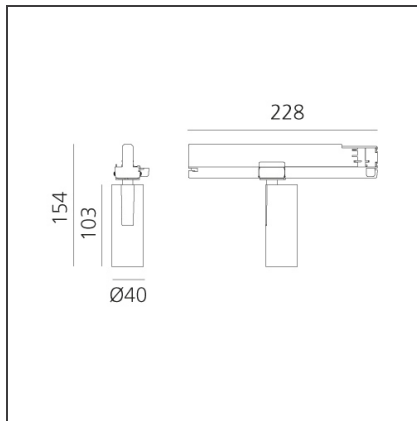

TECHNISCHE ZEICHNUNGEN

FUNKTIONEN

Artikelnummer:	AN00204	Serie:	Indoor
Farbe:	Black		
Installation:	Projector, Stromschiene		
Anwendungsbereich:	Innenbeleuchtung		

DIMENSION

Höhe:	cm 15.4
Länge Fuß:	cm 22.8
Neigung:	-90+90
Drehung:	cm 360

INKLUSIVE LEUCHTMITTEL

Kategorie:	LED	Farbtemperatur(K):	3000K
Anzahl:	1	Color Tolerance:	MacAdam 3SDCM
Watt:	10W	Service Life:	L70 (6K) 50000h
Typ:	0		
Class:	A		

LUMINAIRE

Watt:	10W	Lichtstrom (lm):	584lm
		CCT:	3000K
		Efficiency:	69%
		Efficacy:	58.43lm/W
		CRI:	90

Anmerkungen

220/240Vac 50/60Hz Electronic ballast included.