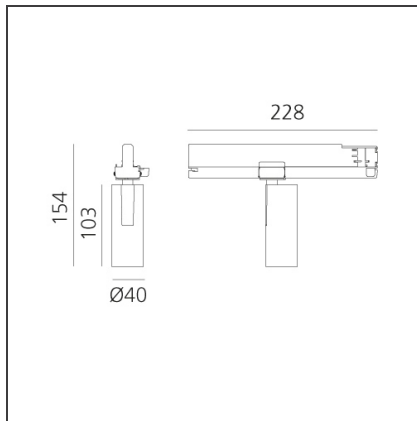

TECHNISCHE ZEICHNUNGEN

FUNKTIONEN

Artikelnummer:	AN00215	Serie:	Indoor
Farbe:	Brushed silver		
Installation:	Projector, Stromschiene		
Anwendungsbereich:	Innenbeleuchtung		

DIMENSION

Höhe:	cm 15.4
Länge Fuß:	cm 22.8
Neigung:	-90+90
Drehung:	cm 360

INKLUSIVE LEUCHTMITTEL

Kategorie:	LED	Farbtemperatur(K):	3000K
Anzahl:	1	Color Tolerance:	MacAdam 3SDCM
Watt:	10W	Service Life:	L70 (6K) 50000h
Typ:	0		
Class:	A		

LUMINAIRE

Watt:	10W	Lichtstrom (lm):	584lm
		CCT:	3000K
		Efficiency:	69%
		Efficacy:	58.43lm/W
		CRI:	90

Anmerkungen

220/240Vac 50/60Hz Electronic ballast included.