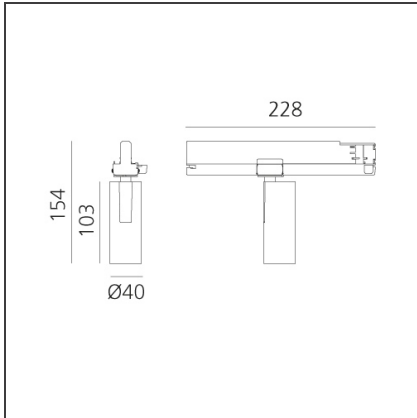

Vector Track 40 10W 20° 3000K Undimmable White

 IP20 

DESIGN

Carlotta de Bevilacqua

BESCHREIBUNG

Three sizes with three different beam angles each (spot, flood, wide flood) obtained by means of refractive or hybrid optical units. Vector 55 track DALI zoom optic (22°-32°). Junction arm integrated in the spotlight's body to keep the barycentre aligned with the track and prevent any imbalance in possible suspension versions of the track. The junction allows 360° rotation and 90° tilting for maximum emission adjustment freedom. Vector 95 available only in track version. Version with compact 4-conductor (3p+n) adapter with hidden LED driver and not-dimmable phase selector.

TECHNISCHE ZEICHNUNGEN

FUNKTIONEN

Artikelnummer:	AN00201	Serie:	Indoor
Farbe:	White		
Installation:	Projector, Stromschiene		
Anwendungsbereich:	Innenbeleuchtung		

DIMENSION

Höhe:	cm 15.4
Länge Fuß:	cm 22.8
Neigung:	-90+90
Drehung:	cm 360