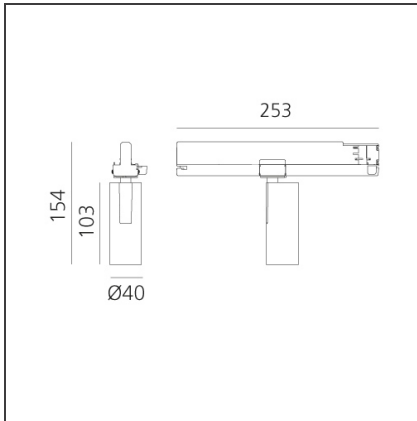

Vector Track 40 10W 20° 4000K DALI Black

IP20 Dimmbar: +  -

DESIGN

Carlotta de Bevilacqua

BESCHREIBUNG

Three sizes with three different beam angles each (spot, flood, wide flood) obtained by means of refractive or hybrid optical units. Vector 55 track DALI zoom optic (22°-32°). Junction arm integrated in the spotlight's body to keep the barycentre aligned with the track and prevent any imbalance in possible suspension versions of the track. The junction allows 360° rotation and 90° tilting for maximum emission adjustment freedom. Vector 95 available only in track version. Version with compact 4-conductor (3p+n) adapter with hidden LED driver and not-dimmable phase selector.

TECHNISCHE ZEICHNUNGEN

FUNKTIONEN

Artikelnummer:	AN05704	Serie:	Indoor
Farbe:	Black		
Installation:	Projector, Stromschiene		
Anwendungsbereich:	Innenbeleuchtung		

DIMENSION

Höhe:	cm 15.4
Länge Fuß:	cm 25.3
Neigung:	-90+90
Drehung:	cm 360