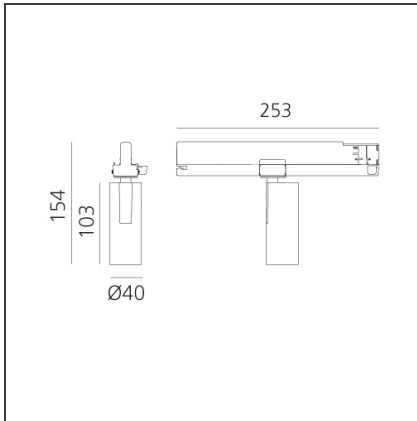

Vector Track 40 10W 20° 4000K DALI Brushed Silver

IP20 Dimmbar: + -

DESIGN

Carlotta de Bevilacqua

BESCHREIBUNG

Three sizes with three different beam angles each (spot, flood, wide flood) obtained by means of refractive or hybrid optical units. Vector 55 track DALI zoom optic (22°-32°). Junction arm integrated in the spotlight's body to keep the barycentre aligned with the track and prevent any imbalance in possible suspension versions of the track. The junction allows 360° rotation and 90° tilting for maximum emission adjustment freedom. Vector 95 available only in track version. Version with compact 4-conductor (3p+n) adapter with hidden LED driver and not-dimmable phase selector.

TECHNISCHE ZEICHNUNGEN

FUNKTIONEN

Artikelnummer:	AN05715	Serie:	Indoor
Farbe:	Brushed Silver		
Installation:	Projector, Stromschiene		
Anwendungsbereich:	Innenbeleuchtung		

DIMENSION

Höhe:	cm 15.4
Länge Fuß:	cm 25.3
Neigung:	-90+90
Drehung:	cm 360