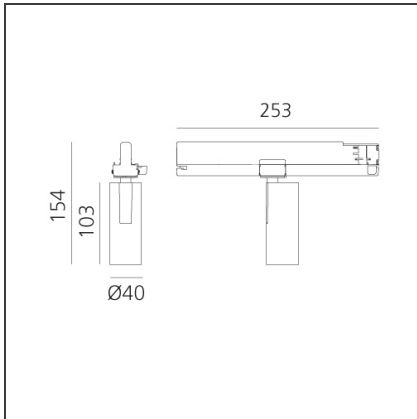

Vector Track 40 10W 20° 4000K DALI White

 IP20 Dimmbar: + -

DESIGN

Carlotta de Bevilacqua

BESCHREIBUNG

Three sizes with three different beam angles each (spot, flood, wide flood) obtained by means of refractive or hybrid optical units. Vector 55 track DALI zoom optic (22°-32°). Junction arm integrated in the spotlight's body to keep the barycentre aligned with the track and prevent any imbalance in possible suspension versions of the track. The junction allows 360° rotation and 90° tilting for maximum emission adjustment freedom. Vector 95 available only in track version. Version with compact 4-conductor (3p+n) adapter with hidden LED driver and not-dimmable phase selector.

TECHNISCHE ZEICHNUNGEN

FUNKTIONEN

Artikelnummer:	AN05701	Serie:	Indoor
Farbe:	White		
Installation:	Projector, Stromschiene		
Anwendungsbereich:	Innenbeleuchtung		

DIMENSION

Höhe:	cm 15.4
Länge Fuß:	cm 25.3
Neigung:	-90+90
Drehung:	cm 360