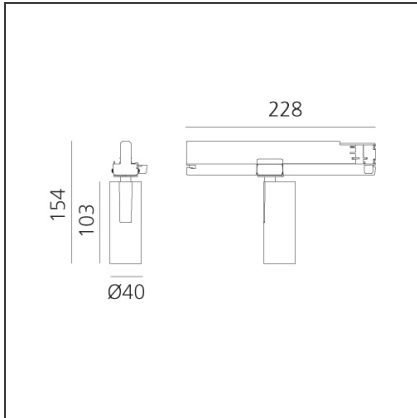

TECHNISCHE ZEICHNUNGEN

FUNKTIONEN

Artikelnummer:	AN05204	Serie:	Indoor
Farbe:	Black		
Installation:	Projector, Stromschiene		
Anwendungsbereich:	Innenbeleuchtung		

DIMENSION

Höhe:	cm 15.4
Länge Fuß:	cm 22.8
Neigung:	-90+90
Drehung:	cm 360

INKLUSIVE LEUCHTMITTEL

Kategorie:	LED	Farbtemperatur(K):	4000K
Anzahl:	1	Color Tolerance:	MacAdam 3SDCM
Watt:	10W	Service Life:	L70 (6K) 50000h
Typ:	0		
Class:	A		

LUMINAIRE

Watt:	10W	Lichtstrom (lm):	626lm
		CCT:	4000K
		Efficiency:	69%
		Efficacy:	62.60lm/W
		CRI:	90

Anmerkungen

220/240Vac 50/60Hz Electronic ballast included.