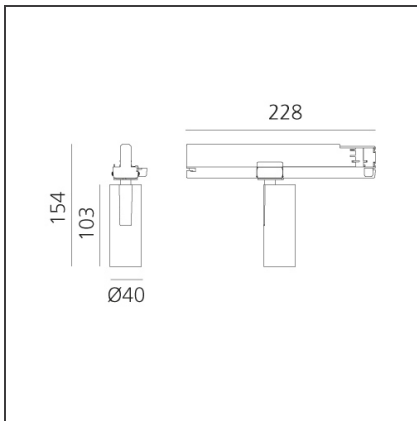

Vector Track 40 10W 20° 4000K Undimmable Brushed Bronze

 IP20 

DESIGN

Carlotta de Bevilacqua

BESCHREIBUNG

Three sizes with three different beam angles each (spot, flood, wide flood) obtained by means of refractive or hybrid optical units. Vector 55 track DALI zoom optic (22°-32°). Junction arm integrated in the spotlight's body to keep the barycentre aligned with the track and prevent any imbalance in possible suspension versions of the track. The junction allows 360° rotation and 90° tilting for maximum emission adjustment freedom. Vector 95 available only in track version. Version with compact 4-conductor (3p+n) adapter with hidden LED driver and not-dimmable phase selector.

TECHNISCHE ZEICHNUNGEN

FUNKTIONEN

Artikelnummer:	AN05220	Serie:	Indoor
Farbe:	Brushed Bronze		
Installation:	Projector, Stromschiene		
Anwendungsbereich:	Innenbeleuchtung		

DIMENSION

Höhe:	cm 15.4
Länge Fuß:	cm 22.8
Neigung:	-90+90
Drehung:	cm 360