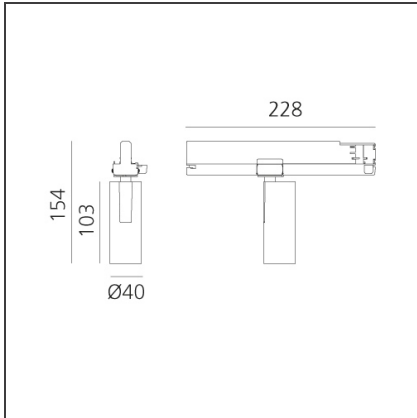

Vector Track 40 10W 20° 4000K Undimmable White

 IP20 

DESIGN

Carlotta de Bevilacqua

BESCHREIBUNG

Three sizes with three different beam angles each (spot, flood, wide flood) obtained by means of refractive or hybrid optical units. Vector 55 track DALI zoom optic (22°-32°). Junction arm integrated in the spotlight's body to keep the barycentre aligned with the track and prevent any imbalance in possible suspension versions of the track. The junction allows 360° rotation and 90° tilting for maximum emission adjustment freedom. Vector 95 available only in track version. Version with compact 4-conductor (3p+n) adapter with hidden LED driver and not-dimmable phase selector.

TECHNISCHE ZEICHNUNGEN

FUNKTIONEN

Artikelnummer:	AN05201	Serie:	Indoor
Farbe:	White		
Installation:	Projector, Stromschiene		
Anwendungsbereich:	Innenbeleuchtung		

DIMENSION

Höhe:	cm 15.4
Länge Fuß:	cm 22.8
Neigung:	-90+90
Drehung:	cm 360