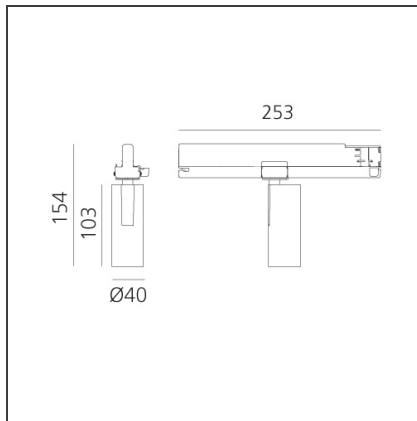

TECHNISCHE ZEICHNUNGEN

FUNKTIONEN

Artikelnummer:	AN01815	Serie:	Indoor
Farbe:	Brushed Silver		
Installation:	Projector, Stromschiene		
Anwendungsbereich:	Innenbeleuchtung		

DIMENSION

Höhe:	cm 15.4
Länge Fuß:	cm 25.3
Neigung:	-90+90
Drehung:	cm 360

INKLUSIVE LEUCHTMITTEL

Kategorie:	LED	Farbtemperatur(K):	2700K
Anzahl:	1		
Watt:	10W		
Typ:	0		

LUMINAIRE

Watt:	10W	Lichtstrom (lm):	491lm
		CCT:	2700K
		Efficiency:	63%
		Efficacy:	49.10lm/W
		CRI:	90
		Dimmable Typology:	Dali

Anmerkungen

220/240Vac 50/60Hz Electronic ballast included.