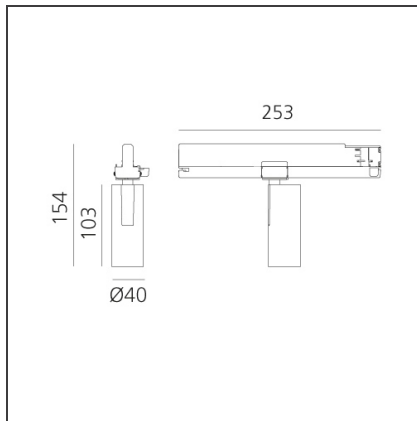

Vector Track 40 28° 2700K DALI White

IP20    Dimmbar: 

DESIGN

Carlotta de Bevilacqua

BESCHREIBUNG

Three sizes with three different beam angles each (spot, flood, wide flood) obtained by means of refractive or hybrid optical units. Vector 55 track DALI zoom optic (22°-32°). Junction arm integrated in the spotlight's body to keep the barycentre aligned with the track and prevent any imbalance in possible suspension versions of the track. The junction allows 360° rotation and 90° tilting for maximum emission adjustment freedom. Vector 95 available only in track version. Version with compact 4-conductor (3p+n) adapter with hidden LED driver and not-dimmable phase selector.

TECHNISCHE ZEICHNUNGEN

FUNKTIONEN

Artikelnummer:	AN01801	Serie:	Indoor
Farbe:	White		
Installation:	Projector, Stromschiene		
Anwendungsbereich:	Innenbeleuchtung		

DIMENSION

Höhe:	cm 15.4
Länge Fuß:	cm 25.3
Neigung:	-90+90
Drehung:	cm 360

INKLUSIVE LEUCHTMITTEL

Kategorie:	LED	Farbtemperatur(K):	2700K
Anzahl:	1		
Watt:	10W		
Typ:	0		

LUMINAIRE

Watt:	10W	Lichtstrom (lm):	491lm
		CCT:	2700K
		Efficiency:	63%
		Efficacy:	49.1lm/W
		CRI:	90
		Dimmable Typology:	Dali