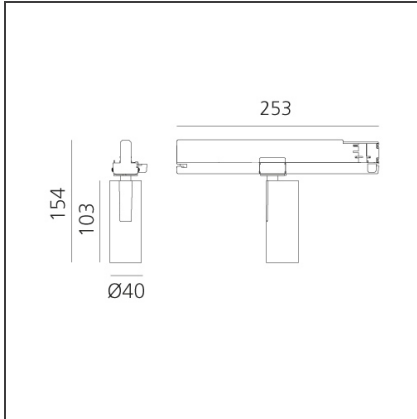

Vector Track 40 10W 28° 3000K DALI Brushed bronze

IP20 Dimmbar: + -

DESIGN

Carlotta de Bevilacqua

BESCHREIBUNG

Three sizes with three different beam angles each (spot, flood, wide flood) obtained by means of refractive or hybrid optical units. Vector 55 track DALI zoom optic (22°-32°). Junction arm integrated in the spotlight's body to keep the barycentre aligned with the track and prevent any imbalance in possible suspension versions of the track. The junction allows 360° rotation and 90° tilting for maximum emission adjustment freedom. Vector 95 available only in track version. Version with compact 4-conductor (3p+n) adapter with hidden LED driver and not-dimmable phase selector.

TECHNISCHE ZEICHNUNGEN

FUNKTIONEN

Artikelnummer:	AN00820	Serie:	Indoor
Farbe:	Brushed bronze		
Installation:	Projector, Stromschiene		
Anwendungsbereich:	Innenbeleuchtung		

DIMENSION

Höhe:	cm 15.4
Länge Fuß:	cm 25.3
Neigung:	-90+90
Drehung:	cm 360