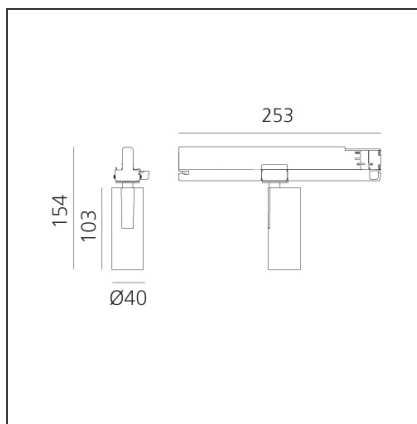

## Vector Track 40 10W 28° 3000K DALI Brushed copper

IP20  Dimmbar: +  -

### TECHNISCHE ZEICHNUNGEN

### BESCHREIBUNG

Three sizes with three different beam angles each (spot, flood, wide flood) obtained by means of refractive or hybrid optical units. Vector 55 track DALI zoom optic (22°-32°). Junction arm integrated in the spotlight's body to keep the barycentre aligned with the track and prevent any imbalance in possible suspension versions of the track. The junction allows 360° rotation and 90° tilting for maximum emission adjustment freedom. Vector 95 available only in track version. Version with compact 4-conductor (3p+n) adapter with hidden LED driver and not-dimmable phase selector.

### DIMENSION

<b>Höhe:</b>	cm 15.4
<b>Länge Fuß:</b>	cm 25.3
<b>Neigung:</b>	-90+90
<b>Drehung:</b>	cm 360