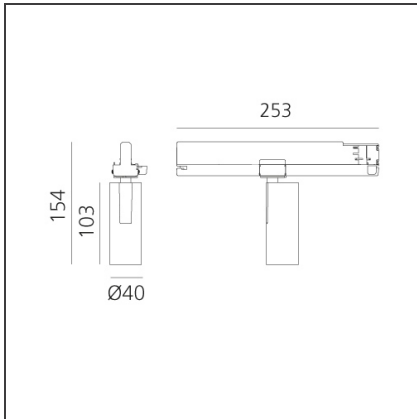

Vector Track 40 10W 28° 3000K DALI Brushed silver

IP20 Dimmbar: + -

DESIGN

Carlotta de Bevilacqua

BESCHREIBUNG

Three sizes with three different beam angles each (spot, flood, wide flood) obtained by means of refractive or hybrid optical units. Vector 55 track DALI zoom optic (22°-32°). Junction arm integrated in the spotlight's body to keep the barycentre aligned with the track and prevent any imbalance in possible suspension versions of the track. The junction allows 360° rotation and 90° tilting for maximum emission adjustment freedom. Vector 95 available only in track version. Version with compact 4-conductor (3p+n) adapter with hidden LED driver and not-dimmable phase selector.

TECHNISCHE ZEICHNUNGEN

FUNKTIONEN

Artikelnummer:	AN00815	Serie:	Indoor
Farbe:	Brushed silver		
Installation:	Projector, Stromschiene		
Anwendungsbereich:	Innenbeleuchtung		

DIMENSION

Höhe:	cm 15.4
Länge Fuß:	cm 25.3
Neigung:	-90+90
Drehung:	cm 360