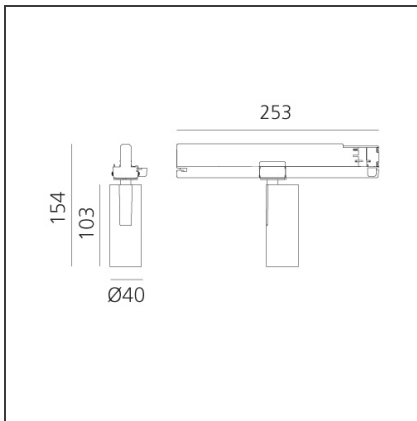

## Vector Track 40 10W 28° 3000K DALI White

IP20  Dimmbar: +  -

### TECHNISCHE ZEICHNUNGEN

### BESCHREIBUNG

Three sizes with three different beam angles each (spot, flood, wide flood) obtained by means of refractive or hybrid optical units. Vector 55 track DALI zoom optic (22°-32°). Junction arm integrated in the spotlight's body to keep the barycentre aligned with the track and prevent any imbalance in possible suspension versions of the track. The junction allows 360° rotation and 90° tilting for maximum emission adjustment freedom. Vector 95 available only in track version. Version with compact 4-conductor (3p+n) adapter with hidden LED driver and not-dimmable phase selector.

### DIMENSION

<b>Höhe:</b>	cm 15.4
<b>Länge Fuß:</b>	cm 25.3
<b>Neigung:</b>	-90+90
<b>Drehung:</b>	cm 360