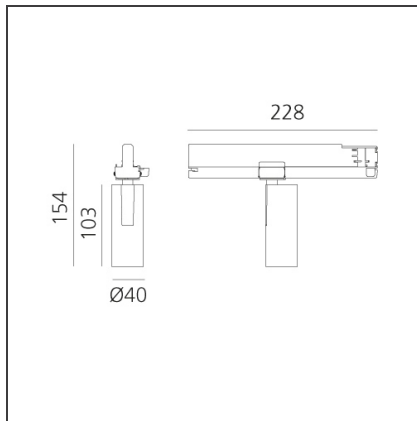

Vector Track 40 10W 28° 3000K Undimmable Brushed bronze

IP20 

DESIGN

Carlotta de Bevilacqua

BESCHREIBUNG

Three sizes with three different beam angles each (spot, flood, wide flood) obtained by means of refractive or hybrid optical units. Vector 55 track DALI zoom optic (22°-32°). Junction arm integrated in the spotlight's body to keep the barycentre aligned with the track and prevent any imbalance in possible suspension versions of the track. The junction allows 360° rotation and 90° tilting for maximum emission adjustment freedom. Vector 95 available only in track version. Version with compact 4-conductor (3p+n) adapter with hidden LED driver and not-dimmable phase selector.

TECHNISCHE ZEICHNUNGEN

FUNKTIONEN

Artikelnummer:	AN00320	Serie:	Indoor
Farbe:	Brushed Bronze		
Installation:	Projector, Stromschiene		
Anwendungsbereich:	Innenbeleuchtung		

DIMENSION

Höhe:	cm 15.4
Länge Fuß:	cm 22.8
Neigung:	-90+90
Drehung:	cm 360