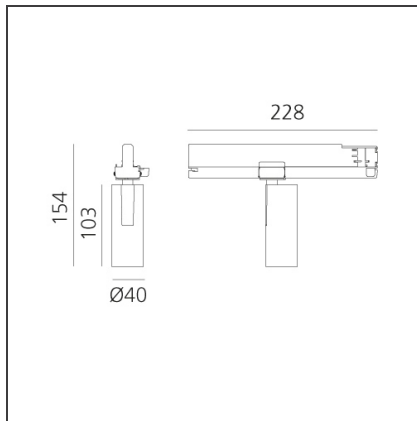

Vector Track 40 10W 28° 3000K Undimmable Brushed silver

 IP20 

DESIGN

Carlotta de Bevilacqua

BESCHREIBUNG

Three sizes with three different beam angles each (spot, flood, wide flood) obtained by means of refractive or hybrid optical units. Vector 55 track DALI zoom optic (22°-32°). Junction arm integrated in the spotlight's body to keep the barycentre aligned with the track and prevent any imbalance in possible suspension versions of the track. The junction allows 360° rotation and 90° tilting for maximum emission adjustment freedom. Vector 95 available only in track version. Version with compact 4-conductor (3p+n) adapter with hidden LED driver and not-dimmable phase selector.

TECHNISCHE ZEICHNUNGEN

FUNKTIONEN

Artikelnummer:	AN00315	Serie:	Indoor
Farbe:	Brushed silver		
Installation:	Projector, Stromschiene		
Anwendungsbereich:	Innenbeleuchtung		

DIMENSION

Höhe:	cm 15.4
Länge Fuß:	cm 22.8
Neigung:	-90+90
Drehung:	cm 360