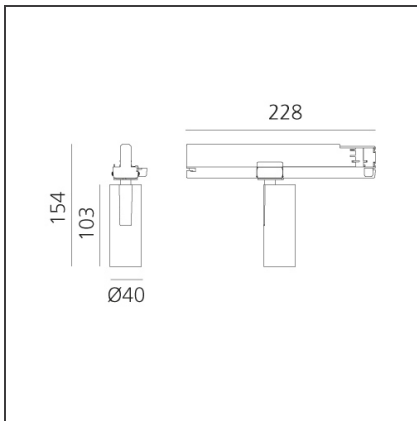

Vector Track 40 10W 28° 3000K Undimmable White

 IP20 

DESIGN

Carlotta de Bevilacqua

BESCHREIBUNG

Three sizes with three different beam angles each (spot, flood, wide flood) obtained by means of refractive or hybrid optical units. Vector 55 track DALI zoom optic (22°-32°). Junction arm integrated in the spotlight's body to keep the barycentre aligned with the track and prevent any imbalance in possible suspension versions of the track. The junction allows 360° rotation and 90° tilting for maximum emission adjustment freedom. Vector 95 available only in track version. Version with compact 4-conductor (3p+n) adapter with hidden LED driver and not-dimmable phase selector.

TECHNISCHE ZEICHNUNGEN

FUNKTIONEN

Artikelnummer:	AN00301	Serie:	Indoor
Farbe:	White		
Installation:	Projector, Stromschiene		
Anwendungsbereich:	Innenbeleuchtung		

DIMENSION

Höhe:	cm 15.4
Länge Fuß:	cm 22.8
Neigung:	-90+90
Drehung:	cm 360