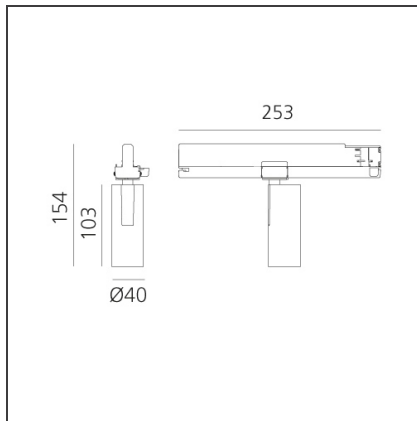

TECHNISCHE ZEICHNUNGEN

FUNKTIONEN

Artikelnummer:	AN05804	Serie:	Indoor
Farbe:	Black		
Installation:	Projector, Stromschiene		
Anwendungsbereich:	Innenbeleuchtung		

DIMENSION

Höhe:	cm 15.4
Länge Fuß:	cm 25.3
Neigung:	-90+90
Drehung:	cm 360

INKLUSIVE LEUCHTMITTEL

Kategorie:	LED	Farbtemperatur(K):	4000K
Anzahl:	1	Color Tolerance:	MacAdam 3SDCM
Watt:	10W	Service Life:	L70 (6K) 50000h
Typ:	0		
Class:	A		

LUMINAIRE

Watt:	10W	Lichtstrom (lm):	566lm
		CCT:	4000K
		Efficiency:	63%
		Efficacy:	56.65lm/W
		CRI:	90
		Dimmable Typology:	Dali

Anmerkungen

220/240Vac 50/60Hz Electronic ballast included.