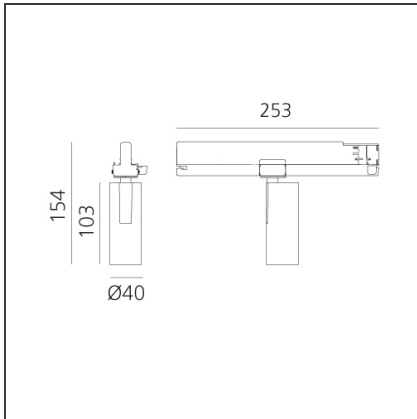

TECHNISCHE ZEICHNUNGEN

FUNKTIONEN

Artikelnummer:	AN05801	Serie:	Indoor
Farbe:	White		
Installation:	Projector, Stromschiene		
Anwendungsbereich:	Innenbeleuchtung		

DIMENSION

Höhe:	cm 15.4
Länge Fuß:	cm 25.3
Neigung:	-90+90
Drehung:	cm 360

INKLUSIVE LEUCHTMITTEL

Kategorie:	LED	Farbtemperatur(K):	4000K
Anzahl:	1	Color Tolerance:	MacAdam 3SDCM
Watt:	10W	Service Life:	L70 (6K) 50000h
Typ:	0		
Class:	A		

LUMINAIRE

Watt:	10W	Lichtstrom (lm):	566lm
		CCT:	4000K
		Efficiency:	63%
		Efficacy:	56.65lm/W
		CRI:	90
		Dimmable Typology:	Dali

Anmerkungen

220/240Vac 50/60Hz Electronic ballast included.