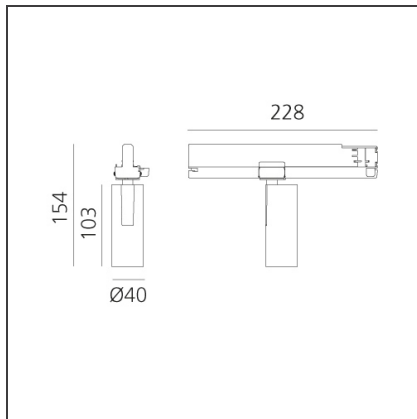

Vector Track 40 10W 28° 4000K Undimmable Brushed Silver

 IP20 

DESIGN

Carlotta de Bevilacqua

BESCHREIBUNG

Three sizes with three different beam angles each (spot, flood, wide flood) obtained by means of refractive or hybrid optical units. Vector 55 track DALI zoom optic (22°-32°). Junction arm integrated in the spotlight's body to keep the barycentre aligned with the track and prevent any imbalance in possible suspension versions of the track. The junction allows 360° rotation and 90° tilting for maximum emission adjustment freedom. Vector 95 available only in track version. Version with compact 4-conductor (3p+n) adapter with hidden LED driver and not-dimmable phase selector.

TECHNISCHE ZEICHNUNGEN

FUNKTIONEN

Artikelnummer:	AN05315	Serie:	Indoor
Farbe:	Brushed Silver		
Installation:	Projector, Stromschiene		
Anwendungsbereich:	Innenbeleuchtung		

DIMENSION

Höhe:	cm 15.4
Länge Fuß:	cm 22.8
Neigung:	-90+90
Drehung:	cm 360