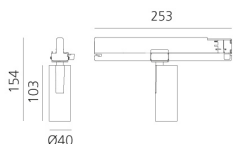

Vector Track 40 13° 2700K DALI Brushed bronze

Carlotta de Bevilacqua

BESCHREIBUNG

Three sizes with three different beam angles each (spot, flood, wide flood) obtained by means of refractive or hybrid optical units. Vector 55 track DALI zoom optic (22°-32°). Junction arm integrated in the spotlight's body to keep the barycentre aligned with the track and prevent any imbalance in possible suspension versions of the track. The junction allows 360° rotation and 90° tilting for maximum emission adjustment freedom. Vector 95 available only in track version. Version with compact 4-conductor (3p+n) adapter with hidden LED driver and not-dimmable phase selector.

IP20    Dimmbar: 

LUMINAIRE

- Watt: **10W**
- Lichtstrom (lm): **505lm**
- CCT: **2700K**
- Efficiency: **81%**
- Efficacy: **50.53lm/W**
- CRI: **90**
- Dimmable Typology: **Dali**

Anmerkungen

220/240Vac 50/60Hz Electronic ballast included.

DIMENSION

- Höhe: **cm 15.4**
- Breite: **cm 4**
- Länge Fuß: **cm 25.3**
- Neigung: **-90+90**
- Drehung: **360°**

INKLUSIVE LICHTQUELLEN

- Kategorie: **Led**
- Anzahl: **1**
- Watt: **10W**
- Farbtemperatur(K): **2700K**