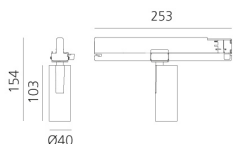

Vector Track 40 13° 2700K DALI Brushed copper

Carlotta de Bevilacqua

BESCHREIBUNG

Three sizes with three different beam angles each (spot, flood, wide flood) obtained by means of refractive or hybrid optical units. Vector 55 track DALI zoom optic (22°-32°). Junction arm integrated in the spotlight's body to keep the barycentre aligned with the track and prevent any imbalance in possible suspension versions of the track. The junction allows 360° rotation and 90° tilting for maximum emission adjustment freedom. Vector 95 available only in track version. Version with compact 4-conductor (3p+n) adapter with hidden LED driver and not-dimmable phase selector.

IP20    Dimmbar: 

LUMINAIRE

- Watt: **10W**
- Lichtstrom (lm): **505lm**
- CCT: **2700K**
- Efficiency: **81%**
- Efficacy: **50.53lm/W**
- CRI: **90**
- Dimmable Typology: **Dali**

Anmerkungen

220/240Vac 50/60Hz Electronic ballast included.

ARTIKELNUMMER: AN01618

FUNKTIONEN

- Artikelnummer: **AN01618**
- Farbe: **Brushed Copper**
- Installation: **ProjectorStromschiene**
- Serie: **Architectural Indoor**
- Anwendungsbereich: **Innenbeleuchtung**
- design: **Carlotta de Bevilacqua**

DIMENSION

- Höhe: **cm 15.4**
- Breite: **cm 4**
- Länge Fuß: **cm 25.3**
- Neigung: **-90+90**
- Drehung: **360°**

INKLUSIVE LICHTQUELLEN

- Kategorie: **Led**
- Anzahl: **1**
- Watt: **10W**
- Farbtemperatur(K): **2700K**