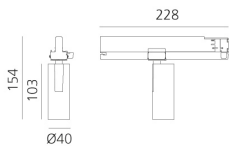

Vector Track 40 13° 2700K Undimmable Brushed bronze

Carlotta de Bevilacqua

BESCHREIBUNG

Three sizes with three different beam angles each (spot, flood, wide flood) obtained by means of refractive or hybrid optical units. Vector 55 track DALI zoom optic (22°-32°). Junction arm integrated in the spotlight's body to keep the barycentre aligned with the track and prevent any imbalance in possible suspension versions of the track. The junction allows 360° rotation and 90° tilting for maximum emission adjustment freedom. Vector 95 available only in track version. Version with compact 4-conductor (3p+n) adapter with hidden LED driver and not-dimmable phase selector.

IP20   

ARTIKELNUMMER: AN01120

FUNKTIONEN

- Artikelnummer: **AN01120**
- Farbe: **Brushed Bronze**
- Installation: **ProjectorStromschiene**
- Serie: **Architectural Indoor**
- Anwendungsbereich: **Innenbeleuchtung**
- design: **Carlotta de Bevilacqua**

DIMENSION

- Höhe: **cm 15.4**
- Breite: **cm 4**
- Länge Fuß: **cm 22.8**
- Neigung: **-90+90**
- Drehung: **360°**

LUMINAIRE

- Watt: **10W**
- Lichtstrom (lm): **505lm**
- CCT: **2700K**
- Efficiency: **81%**
- Efficacy: **50.53lm/W**
- CRI: **90**