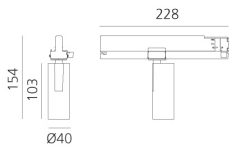

Vector Track 40 13° 2700K Undimmable Brushed silver

Carlotta de Bevilacqua

BESCHREIBUNG

Three sizes with three different beam angles each (spot, flood, wide flood) obtained by means of refractive or hybrid optical units. Vector 55 track DALI zoom optic (22°-32°). Junction arm integrated in the spotlight's body to keep the barycentre aligned with the track and prevent any imbalance in possible suspension versions of the track. The junction allows 360° rotation and 90° tilting for maximum emission adjustment freedom. Vector 95 available only in track version. Version with compact 4-conductor (3p+n) adapter with hidden LED driver and not-dimmable phase selector.

IP20   

LUMINAIRE

- Watt: **10W**
- Lichtstrom (lm): **505lm**
- CCT: **2700K**
- Efficiency: **81%**
- Efficacy: **50.53lm/W**
- CRI: **90**

Anmerkungen

220/240Vac 50/60Hz Electronic ballast included.

ARTIKELNUMMER: AN01115

DIMENSION

- Höhe: **cm 15.4**
- Breite: **cm 4**
- Länge Fuß: **cm 22.8**
- Neigung: **-90+90**
- Drehung: **360°**

INKLUSIVE LICHTQUELLEN

- Kategorie: **Led**
- Anzahl: **1**
- Watt: **10W**
- Farbtemperatur(K): **2700K**