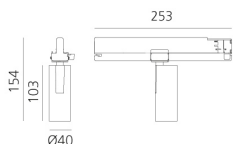

Vector Track 40 13° 3000K DALI Black

Carlotta de Bevilacqua

BESCHREIBUNG

Three sizes with three different beam angles each (spot, flood, wide flood) obtained by means of refractive or hybrid optical units. Vector 55 track DALI zoom optic (22°-32°). Junction arm integrated in the spotlight's body to keep the barycentre aligned with the track and prevent any imbalance in possible suspension versions of the track. The junction allows 360° rotation and 90° tilting for maximum emission adjustment freedom. Vector 95 available only in track version. Version with compact 4-conductor (3p+n) adapter with hidden LED driver and not-dimmable phase selector.

IP20    Dimmbar: 

LUMINAIRE

- Watt: **10W**
- Lichtstrom (lm): **541lm**
- CCT: **3000K**
- Efficiency: **81%**
- Efficacy: **54.09lm/W**
- CRI: **90**
- Dimmable Typology: **Dali**

Anmerkungen

220/240Vac 50/60Hz Electronic ballast included.

DIMENSION

- Höhe: **cm 15.4**
- Breite: **cm 4**
- Länge Fuß: **cm 25.3**
- Neigung: **-90+90**
- Drehung: **360°**

INKLUSIVE LICHTQUELLEN

- Kategorie: **Led**
- Anzahl: **1**
- Watt: **10W**
- Farbtemperatur(K): **3000K**
- Color Tolerance: **MacAdam 3SDCM**
- Service Life: **L70 (6K) 50000h**