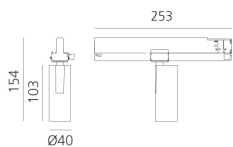

Vector Track 40 13° 3000K DALI Brushed copper

Carlotta de Bevilacqua

BESCHREIBUNG

Three sizes with three different beam angles each (spot, flood, wide flood) obtained by means of refractive or hybrid optical units. Vector 55 track DALI zoom optic (22°-32°). Junction arm integrated in the spotlight's body to keep the barycentre aligned with the track and prevent any imbalance in possible suspension versions of the track. The junction allows 360° rotation and 90° tilting for maximum emission adjustment freedom. Vector 95 available only in track version. Version with compact 4-conductor (3p+n) adapter with hidden LED driver and not-dimmable phase selector.

IP20    Dimmbar: 

LUMINAIRE

- Watt: **10W**
- Lichtstrom (lm): **541lm**
- CCT: **3000K**
- Efficiency: **81%**
- Efficacy: **54.09lm/W**
- CRI: **90**
- Dimmable Typology: **Dali**

Anmerkungen

220/240Vac 50/60Hz Electronic ballast included.

ARTIKELNUMMER: AN00618

FUNKTIONEN

- Artikelnummer: **AN00618**
- Farbe: **Brushed Copper**
- Installation: **ProjectorStromschiene**
- Serie: **Architectural Indoor**
- Anwendungsbereich: **Innenbeleuchtung**
- design: **Carlotta de Bevilacqua**

DIMENSION

- Höhe: **cm 15.4**
- Breite: **cm 4**
- Länge Fuß: **cm 25.3**
- Neigung: **-90+90**
- Drehung: **360°**

INKLUSIVE LICHTQUELLEN

- Kategorie: **Led**
- Anzahl: **1**
- Watt: **10W**
- Farbtemperatur(K): **3000K**
- Color Tolerance: **MacAdam 3SDCM**
- Service Life: **L70 (6K) 50000h**