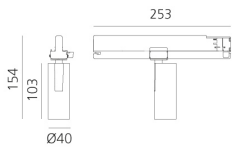

Vector Track 40 13° 3000K DALI White

Carlotta de Bevilacqua

BESCHREIBUNG

Three sizes with three different beam angles each (spot, flood, wide flood) obtained by means of refractive or hybrid optical units. Vector 55 track DALI zoom optic (22°-32°). Junction arm integrated in the spotlight's body to keep the barycentre aligned with the track and prevent any imbalance in possible suspension versions of the track. The junction allows 360° rotation and 90° tilting for maximum emission adjustment freedom. Vector 95 available only in track version. Version with compact 4-conductor (3p+n) adapter with hidden LED driver and not-dimmable phase selector.

IP20    Dimmbar: 

LUMINAIRE

- Watt: **10W**
- Lichtstrom (lm): **541lm**
- CCT: **3000K**
- Efficiency: **81%**
- Efficacy: **54.09lm/W**
- CRI: **90**
- Dimmable Typology: **Dali**

Anmerkungen

220/240Vac 50/60Hz Electronic ballast included.

ARTIKELNUMMER: AN00601

FUNKTIONEN

- Artikelnummer: **AN00601**
- Farbe: **White**
- Installation: **ProjectorStromschiene**
- Serie: **Architectural Indoor**
- Anwendungsbereich: **Innenbeleuchtung**
- design: **Carlotta de Bevilacqua**

DIMENSION

- Höhe: **cm 15.4**
- Breite: **cm 4**
- Länge Fuß: **cm 25.3**
- Neigung: **-90+90**
- Drehung: **360°**

INKLUSIVE LICHTQUELLEN

- Kategorie: **Led**
- Anzahl: **1**
- Watt: **10W**
- Farbtemperatur(K): **3000K**
- Color Tolerance: **MacAdam 3SDCM**
- Service Life: **L70 (6K) 50000h**