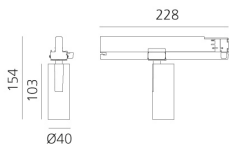

Vector Track 40 13° 3000K Undimmable Brushed bronze

Carlotta de Bevilacqua

BESCHREIBUNG

Three sizes with three different beam angles each (spot, flood, wide flood) obtained by means of refractive or hybrid optical units. Vector 55 track DALI zoom optic (22°-32°). Junction arm integrated in the spotlight's body to keep the barycentre aligned with the track and prevent any imbalance in possible suspension versions of the track. The junction allows 360° rotation and 90° tilting for maximum emission adjustment freedom. Vector 95 available only in track version. Version with compact 4-conductor (3p+n) adapter with hidden LED driver and not-dimmable phase selector.

IP20   

ARTIKELNUMMER: AN00120

FUNKTIONEN

- Artikelnummer: **AN00120**
- Farbe: **Brushed Bronze**
- Installation: **ProjectorStromschiene**
- Serie: **Architectural Indoor**
- Anwendungsbereich: **Innenbeleuchtung**
- design: **Carlotta de Bevilacqua**

DIMENSION

- Höhe: **cm 15.4**
- Breite: **cm 4**
- Länge Fuß: **cm 22.8**
- Neigung: **-90+90**
- Drehung: **360°**

LUMINAIRE

- Watt: **10W**
- Lichtstrom (lm): **541lm**
- CCT: **3000K**
- Efficiency: **81%**
- Efficacy: **54.09lm/W**
- CRI: **90**