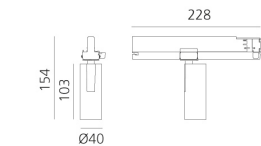

Vector Track 40 13° 3000K Undimmable Brushed copper

Carlotta de Bevilacqua

BESCHREIBUNG

Three sizes with three different beam angles each (spot, flood, wide flood) obtained by means of refractive or hybrid optical units. Vector 55 track DALI zoom optic (22°-32°). Junction arm integrated in the spotlight's body to keep the barycentre aligned with the track and prevent any imbalance in possible suspension versions of the track. The junction allows 360° rotation and 90° tilting for maximum emission adjustment freedom. Vector 95 available only in track version. Version with compact 4-conductor (3p+n) adapter with hidden LED driver and not-dimmable phase selector.

IP20   

ARTIKELNUMMER: AN00118

FUNKTIONEN

- Artikelnummer: **AN00118**
- Farbe: **Brushed Copper**
- Installation: **ProjectorStromschiene**
- Serie: **Architectural Indoor**
- Anwendungsbereich: **Innenbeleuchtung**
- design: **Carlotta de Bevilacqua**

DIMENSION

- Höhe: **cm 15.4**
- Breite: **cm 4**
- Länge Fuß: **cm 22.8**
- Neigung: **-90+90**
- Drehung: **360°**

INKLUSIVE LICHTQUELLEN

- Kategorie: **Led**
- Anzahl: **1**
- Watt: **10W**
- Farbtemperatur(K): **3000K**
- Color Tolerance: **MacAdam 3SDCM**
- Service Life: **L70 (6K) 50000h**