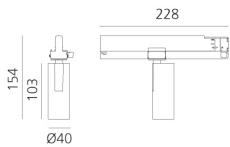

Vector Track 40 13° 3000K Undimmable Brushed silver

Carlotta de Bevilacqua

BESCHREIBUNG

Three sizes with three different beam angles each (spot, flood, wide flood) obtained by means of refractive or hybrid optical units. Vector 55 track DALI zoom optic (22°-32°). Junction arm integrated in the spotlight's body to keep the barycentre aligned with the track and prevent any imbalance in possible suspension versions of the track. The junction allows 360° rotation and 90° tilting for maximum emission adjustment freedom. Vector 95 available only in track version. Version with compact 4-conductor (3p+n) adapter with hidden LED driver and not-dimmable phase selector.

IP20   

LUMINAIRE

- Watt: **10W**
- Lichtstrom (lm): **541lm**
- CCT: **3000K**
- Efficiency: **81%**
- Efficacy: **54.09lm/W**
- CRI: **90**

Anmerkungen

220/240Vac 50/60Hz Electronic ballast included.

ARTIKELNUMMER: AN00115

DIMENSION

- Höhe: **cm 15.4**
- Breite: **cm 4**
- Länge Fuß: **cm 22.8**
- Neigung: **-90+90**
- Drehung: **360°**

INKLUSIVE LICHTQUELLEN

- Kategorie: **Led**
- Anzahl: **1**
- Watt: **10W**
- Farbtemperatur(K): **3000K**
- Color Tolerance: **MacAdam 3SDCM**
- Service Life: **L70 (6K) 50000h**