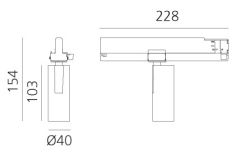

BESCHREIBUNG

Three sizes with three different beam angles each (spot, flood, wide flood) obtained by means of refractive or hybrid optical units. Vector 55 track DALI zoom optic (22°-32°). Junction arm integrated in the spotlight's body to keep the barycentre aligned with the track and prevent any imbalance in possible suspension versions of the track. The junction allows 360° rotation and 90° tilting for maximum emission adjustment freedom. Vector 95 available only in track version. Version with compact 4-conductor (3p+n) adapter with hidden LED driver and not-dimmable phase selector.

IP20