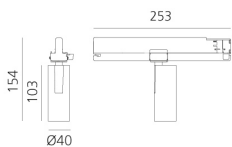

Vector Track 40 13° 4000K DALI Brushed Bronze

Carlotta de Bevilacqua

BESCHREIBUNG

Three sizes with three different beam angles each (spot, flood, wide flood) obtained by means of refractive or hybrid optical units. Vector 55 track DALI zoom optic (22°-32°). Junction arm integrated in the spotlight's body to keep the barycentre aligned with the track and prevent any imbalance in possible suspension versions of the track. The junction allows 360° rotation and 90° tilting for maximum emission adjustment freedom. Vector 95 available only in track version. Version with compact 4-conductor (3p+n) adapter with hidden LED driver and not-dimmable phase selector.

IP20    Dimmbar: 

LUMINAIRE

- Watt: **10W**
- Lichtstrom (lm): **541lm**
- CCT: **4000K**
- Efficiency: **81%**
- Efficacy: **54.09lm/W**
- CRI: **90**
- Dimmable Typology: **Dali**

Anmerkungen

220/240Vac 50/60Hz Electronic ballast included.

ARTIKELNUMMER: AN05620

FUNKTIONEN

- Artikelnummer: **AN05620**
- Farbe: **Brushed Bronze**
- Installation: **ProjectorStromschiene**
- Serie: **Architectural Indoor**
- Anwendungsbereich: **Innenbeleuchtung**
- design: **Carlotta de Bevilacqua**

DIMENSION

- Höhe: **cm 15.4**
- Breite: **cm 4**
- Länge Fuß: **cm 25.3**
- Neigung: **-90+90**
- Drehung: **360°**

INKLUSIVE LICHTQUELLEN

- Kategorie: **Led**
- Anzahl: **1**
- Watt: **10W**
- Farbtemperatur(K): **4000K**
- Color Tolerance: **MacAdam 3SDCM**
- Service Life: **L70 (6K) 50000h**