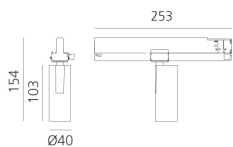

Vector Track 40 13° 4000K DALI Brushed Copper

Carlotta de Bevilacqua

BESCHREIBUNG

Three sizes with three different beam angles each (spot, flood, wide flood) obtained by means of refractive or hybrid optical units. Vector 55 track DALI zoom optic (22°-32°). Junction arm integrated in the spotlight's body to keep the barycentre aligned with the track and prevent any imbalance in possible suspension versions of the track. The junction allows 360° rotation and 90° tilting for maximum emission adjustment freedom. Vector 95 available only in track version. Version with compact 4-conductor (3p+n) adapter with hidden LED driver and not-dimmable phase selector.

IP20    Dimmbar: 

LUMINAIRE

- Watt: **10W**
- Lichtstrom (lm): **541lm**
- CCT: **4000K**
- Efficiency: **81%**
- Efficacy: **54.09lm/W**
- CRI: **90**
- Dimmable Typology: **Dali**

Anmerkungen

220/240Vac 50/60Hz Electronic ballast included.

ARTIKELNUMMER: AN05618

FUNKTIONEN

- Artikelnummer: **AN05618**
- Farbe: **Brushed Copper**
- Installation: **ProjectorStromschiene**
- Serie: **Architectural Indoor**
- Anwendungsbereich: **Innenbeleuchtung**
- design: **Carlotta de Bevilacqua**

DIMENSION

- Höhe: **cm 15.4**
- Breite: **cm 4**
- Länge Fuß: **cm 25.3**
- Neigung: **-90+90**
- Drehung: **360°**

INKLUSIVE LICHTQUELLEN

- Kategorie: **Led**
- Anzahl: **1**
- Watt: **10W**
- Farbtemperatur(K): **4000K**
- Color Tolerance: **MacAdam 3SDCM**
- Service Life: **L70 (6K) 50000h**